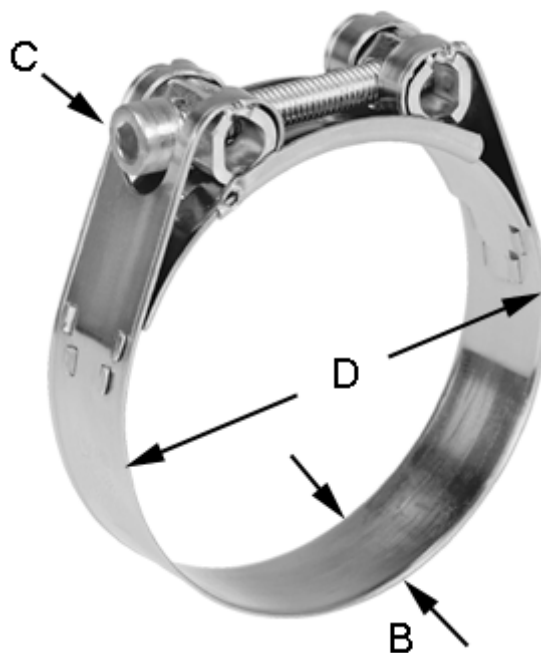

Article number: 025917305135

Description: Heavy Duty Clamp GBS M 135/30 W5 ISK STC

Measures

C (screw type) = ISK
Diameter D = 130-140
Width B = 30